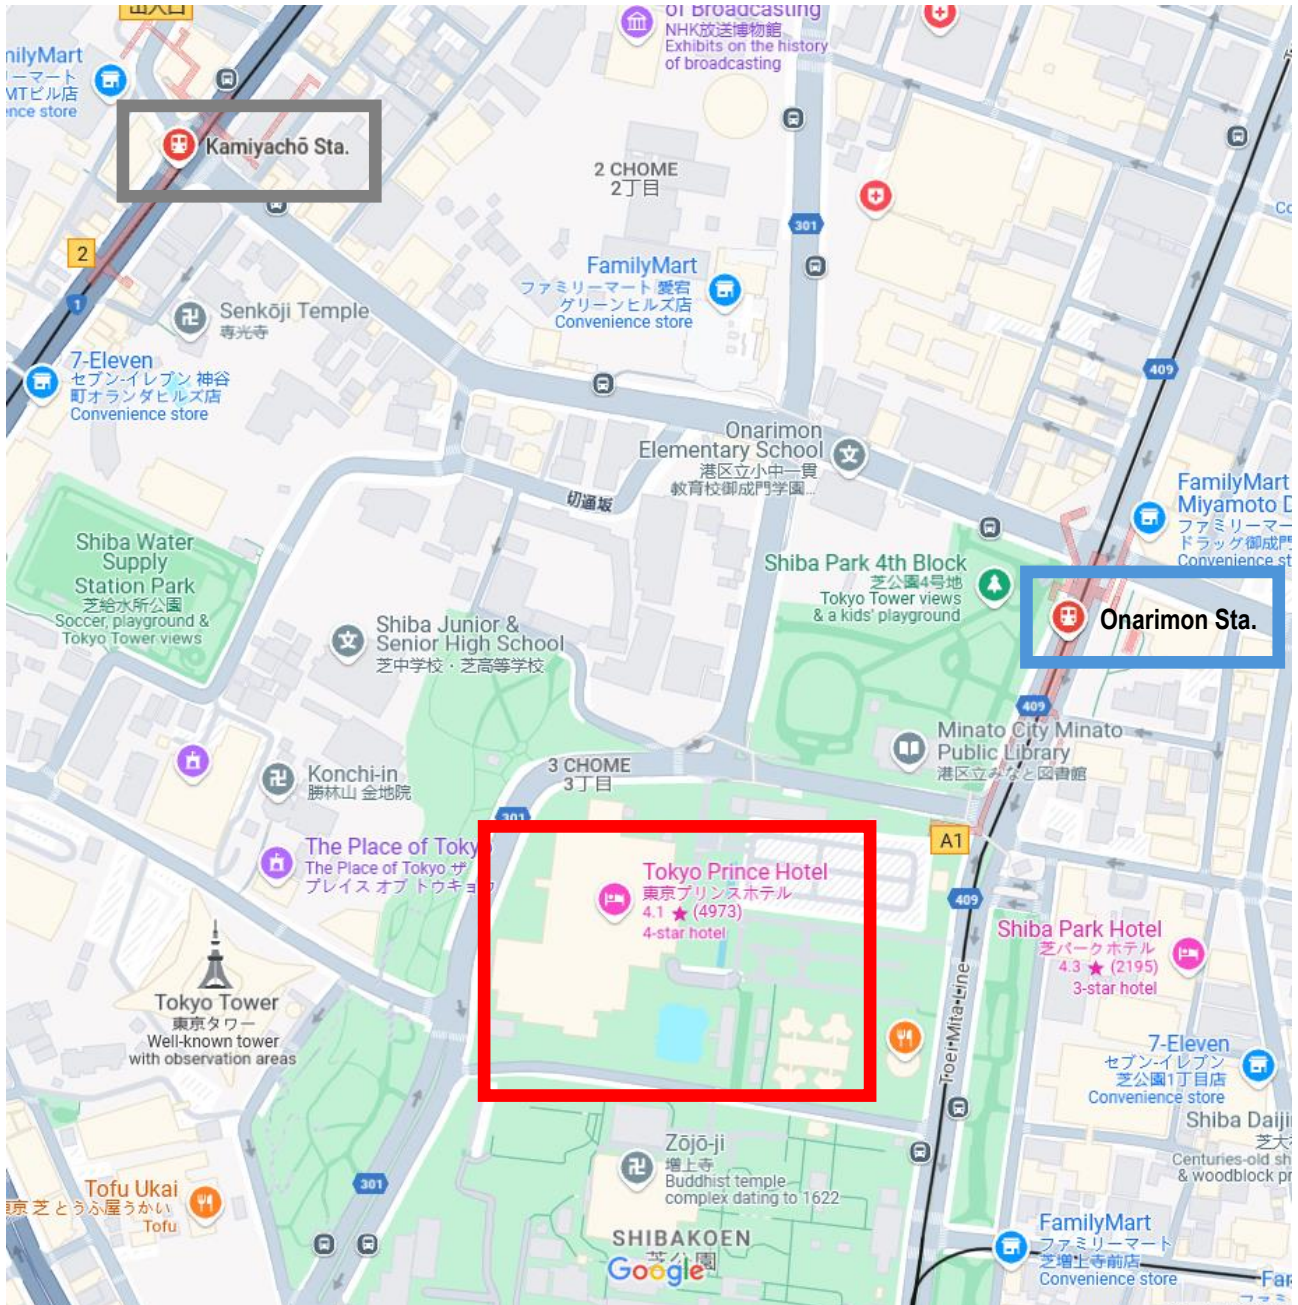

The BRT Annual Meeting will take place in the “**PROVIDENCE HALL**” on the 3<sup>rd</sup> floor of **TOKYO PRINCE HOTEL, 3-3-1 Shiba-koen, Minato-ku, Tokyo 105-8560**

**東京プリンスホテル 〒105-8560 東京都港区芝公園 3-3-1**

Hotel info: <https://www.princehotels.com/tokyo/>, or tel. +81-(0)3-3432-1111

*Nearest public transport access:*

**Onarimon Station on Mita Line**  
 Leave by Exit A1 / 4-min walk

**Kamiyachō Station on Hibiya Line**  
 Leave by Exit 1 / 11-min walk