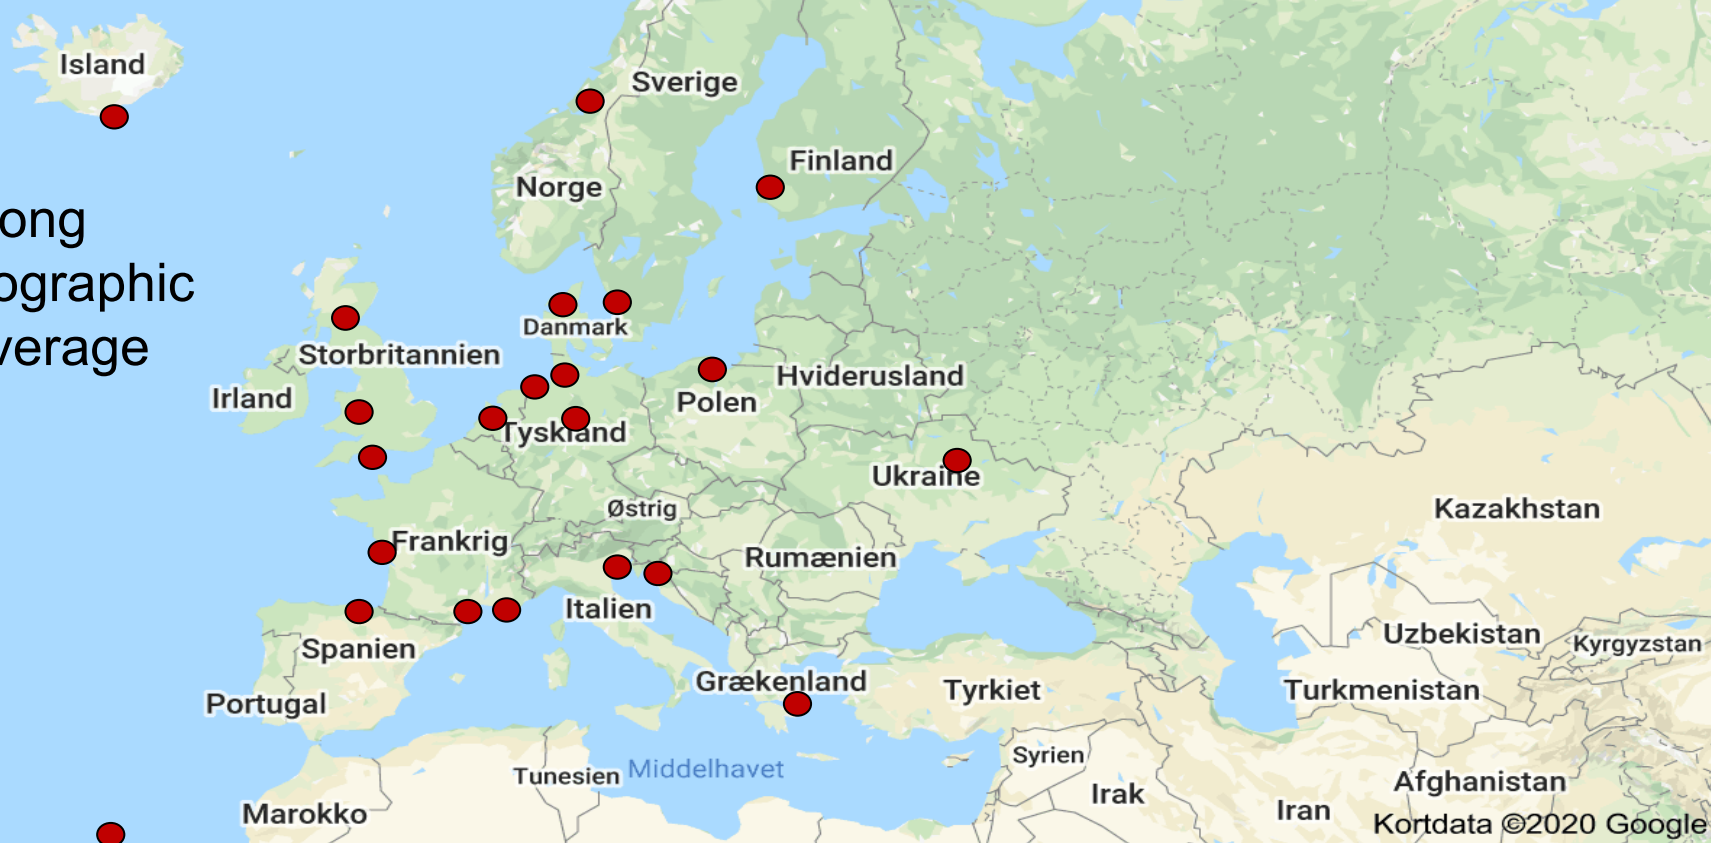

enterprise europe network

Members of SG Maritime

Strong
geographic
coverage