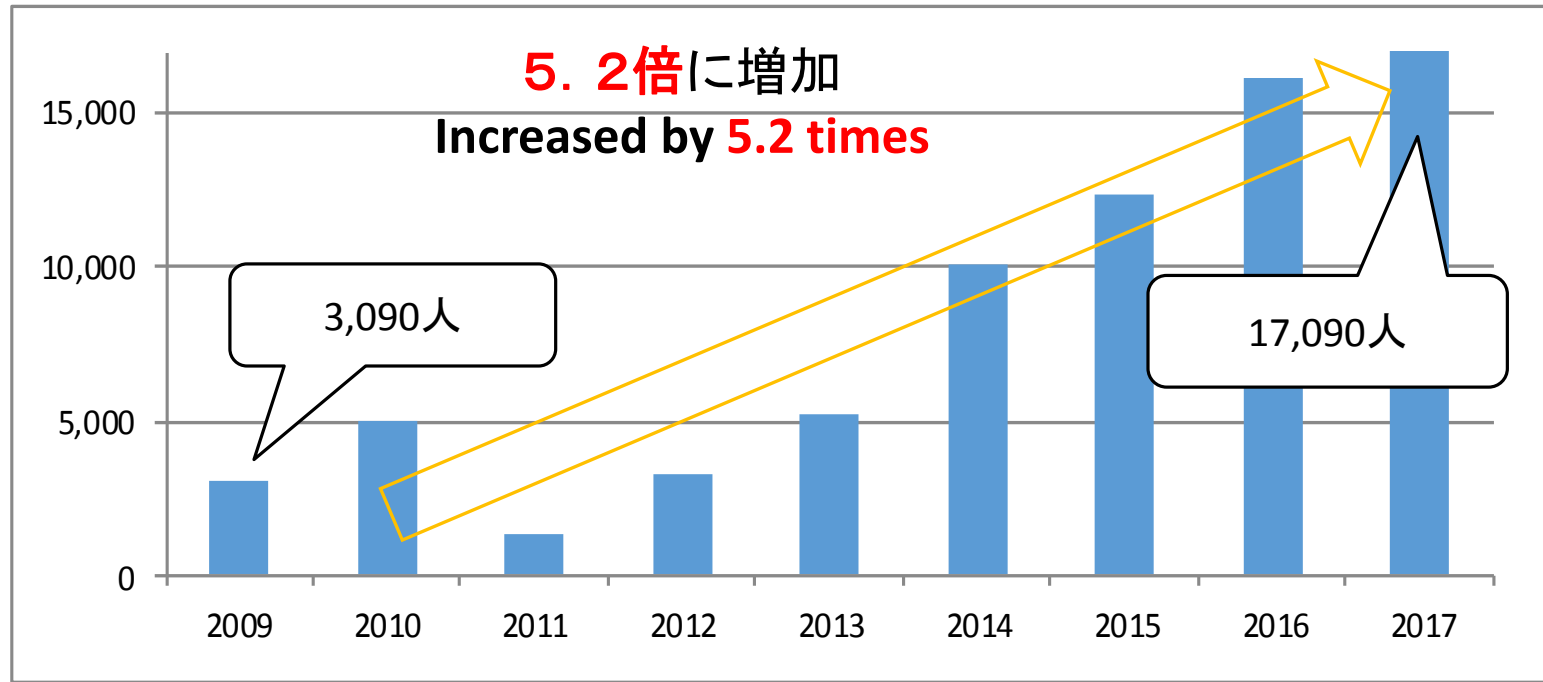

Figures for overnight visitors to Gifu from overseas

外国人宿泊者数の地域別割合

Region ratio of overnight visitors to Japan from overseas

これまでの成果② Results of Strategic Partnership(ii)

外国人宿泊者数(フランス)の推移 Figures for overnight visitors to Gifu from France